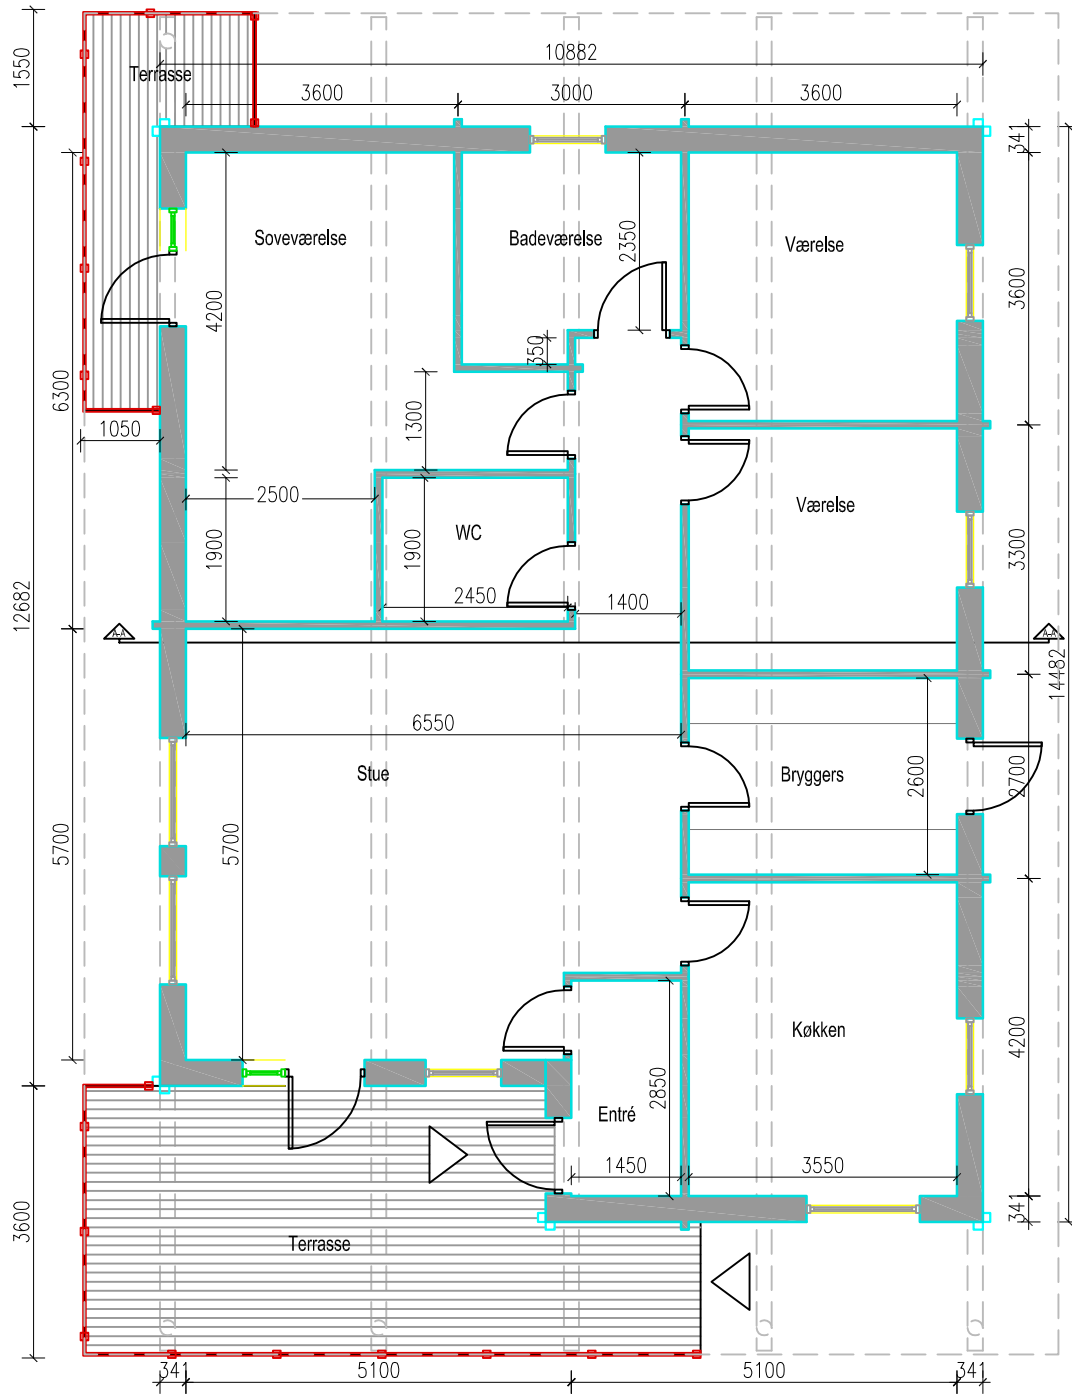

Nord

Syd

Project: Hedensted	Project No.: Log house 1			
Mortensen	Drawing No.: (99)2.3			
Scale: 1:100	Drawn by: RAJ	Checked by: RAJ	Date: 05/02/10	Revised: A
Email: adrangslund@gmail.com rachid.jatboar@gmail.com			Tel: +4561708284 +4560879109	

Project: Hedensøed		Project No.: Logi House 1	
Tudorsten		Drawing No.:	
Facade Vest			
Scale:	1:100	Drawing:	RAU
Client:	RAU	Date:	05-02-10
Email:	adrianstano@gmail.com	Project:	A
	caroline.lahmer@gmail.com	Tel.:	+4557 708284
			+4580879708

Project: Hedensted		Project No.: Log house 1		
Mortensen		Drawing No.: (99)2.1		
Plan				
Scale: 1:100	Drawn by: RAJ	Checked by: RAJ	Date: 05/02/10	Rev./ed.: A
Email: adrangslund@gmail.com rachid.jabbar@gmail.com			Tel: +4551708284 +4560879109	