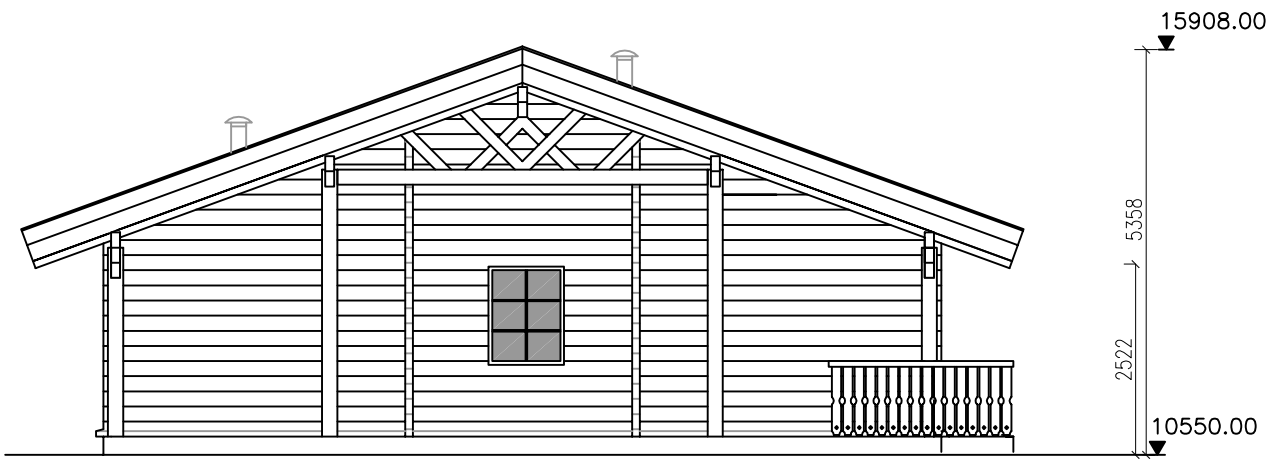

Nord

Syd

Project: Hedensted	Project No.: Log house 1			
Mortensen	Drawing No.: (99)2.3			
Scale: 1:100	Drawn by: RAJ	Checked by: RAJ	Date: 05/02/10	Revised: A
Email: adrangslund@gmail.com rachid.jatboar@gmail.com			Tel: +4561708284 +4560879109	

Project: Hedensøed		Project No.: Logi House 1	
Tudorsten		Drawing No.:	
Facade Vest			
Scale:	1:100	Drawing:	RAU
Client:	RAU	Date:	05-02-10
Email:	adrianstano@gmail.com	Project:	A
	caroline.lahmer@gmail.com	Tel.:	+4557 708284
			+4580879708