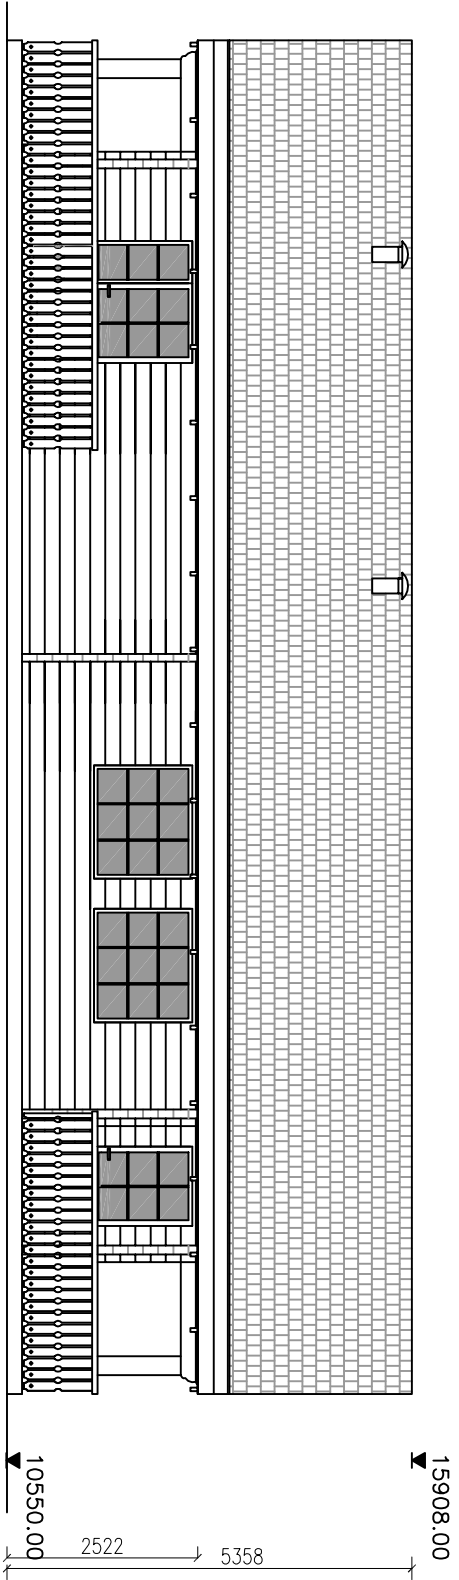

Nord

Syd

Project: Hedensted	Project No.: Log house 1			
Mortensen	Drawing No.: (99)2.3			
Scale: 1:100	Drawn by: RAJ	Checked by: RAJ	Date: 05/02/10	Revised: A
Email: adrangslund@gmail.com rachid.jatboar@gmail.com			Tel: +4561708284 +4560879109	

Project: Hedensøed		Project No.: Logi House 1	
Tudorsten		Drawing No.:	
Facade Vest			
Scale:	1:100	Drawing:	RAU
Client:	RAU	Date:	05-02-10
Email:	adrianstano@gmail.com	Project:	A
	caroline.lahmer@gmail.com	Tel.:	+4557 708284
			+4580879708