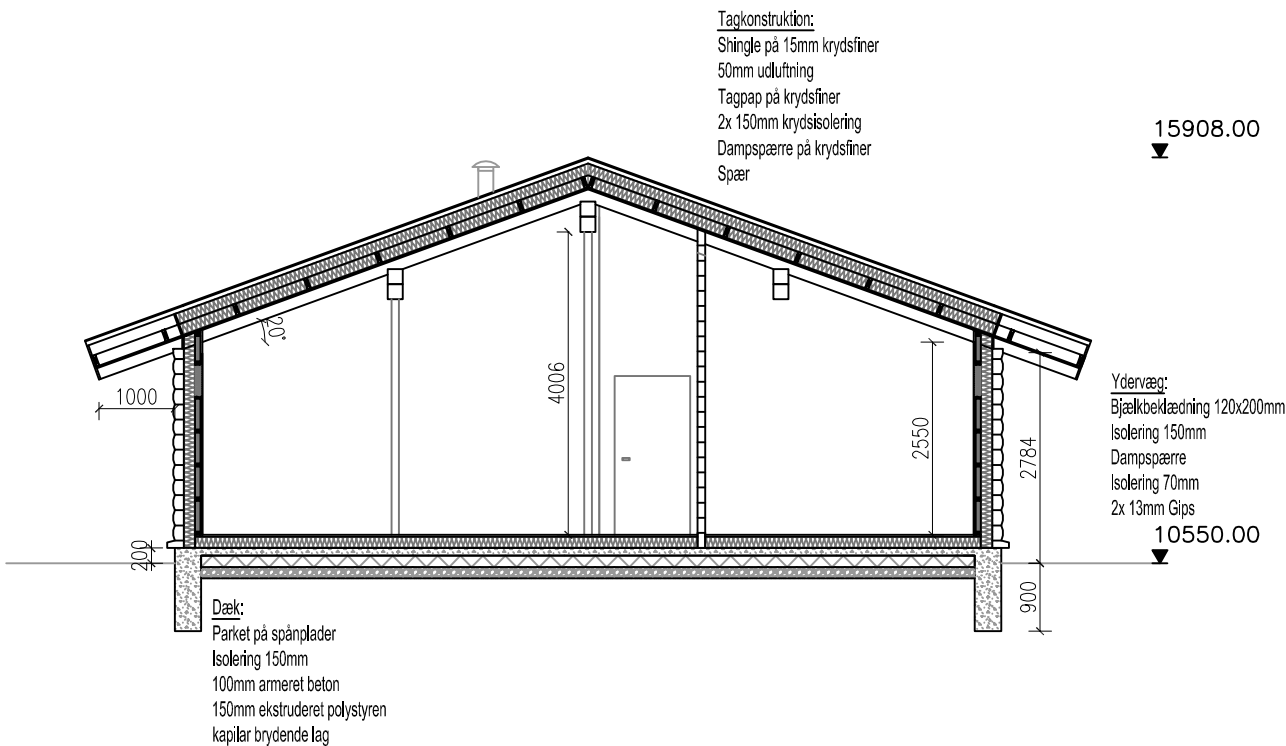

Project: Hedensted		Project No.: Log house 1		
Mortensen		Drawing No.:		
Snit A-A		(99)2.6		
Scale: 1:100	Drawn by: RAJ	Checked by: RAJ	Date: 05/02/10	Revised: A
Email: adrangslund@gmail.com rachid.jabbar@gmail.com			Tel: +4551708284 +4560879109