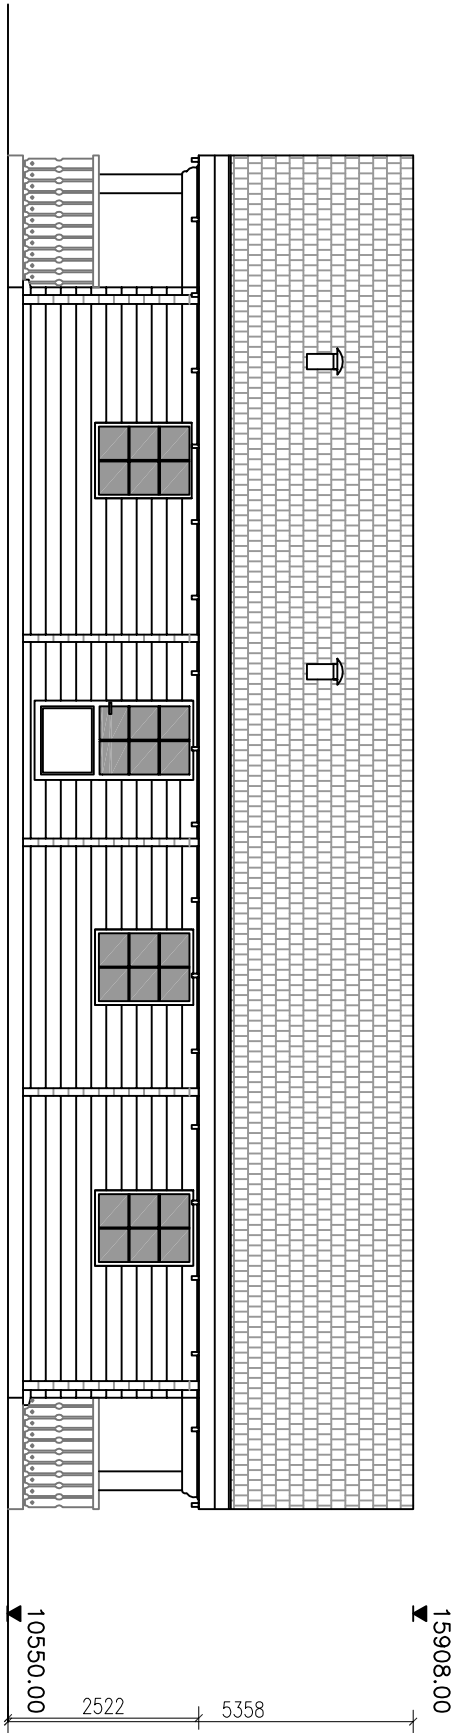

Nord

Syd

Project: Hedensted	Project No.: Log house 1			
Mortensen	Drawing No.: (99)2.3			
Scale: 1:100	Drawn by: RAJ	Checked by: RAJ	Date: 05/02/10	Revised: A
Email: adrangslund@gmail.com rachid.jatboar@gmail.com			Tel: +4561708284 +4560879109	

Project: Hedensøed		Project No.: Logi House 1	
Tudorsten		Drawing No.:	
Facade Vest			
Scale:	1:100	Drawing:	RAU
Client:	RAU	Date:	05-02-10
Email:	adrianstano@gmail.com	Project:	A
	caroline.lahmer@gmail.com	Tel.:	+4557 708284
			+4580879708

Project: Hedensted		Project No.: Log house 1		
Mortensen		Drawing No.: (99)2.1		
Plan				
Scale: 1:100	Drawn by: RAJ	Checked by: RAJ	Date: 05/02/10	Rev./ed.: A
Email: adrangslund@gmail.com rachid.jabbar@gmail.com			Tel: +4551708284 +4560879109	